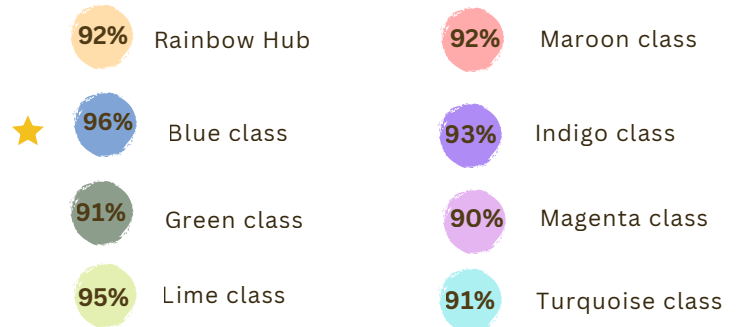

CLASS ATTENDANCE

PHONICS AND MULTIPLICATION CHECK

Next week our Year 1 children will carry out their Phonics screens. The screen is a check designed to assess the children's ability to decode. It will be carried out 1:1 by a member of staff who the children know well. The children have been working so hard on their phonics this year and have had lots of practise with the screening materials.

Our Year 4 children will carry out the MTC (Multiplication Check) next week. Again the children have been working incredibly hard on their times tables this year and are fully prepared for the check.

Thank you for all your support at home with phonics and times tables practise!

DATES FOR YOUR DIARY

15th June - Early Years Sports Day -
9.15am - 10.20am

15th June - Years 1 / 2 Sports Day -
10.45am - 12pm

22nd June - Years 3 / 4 Sports Day -
9.15am - 11.30am

29th June - Years 5 / 6 Sports Day -
9.15am - - 11.45am